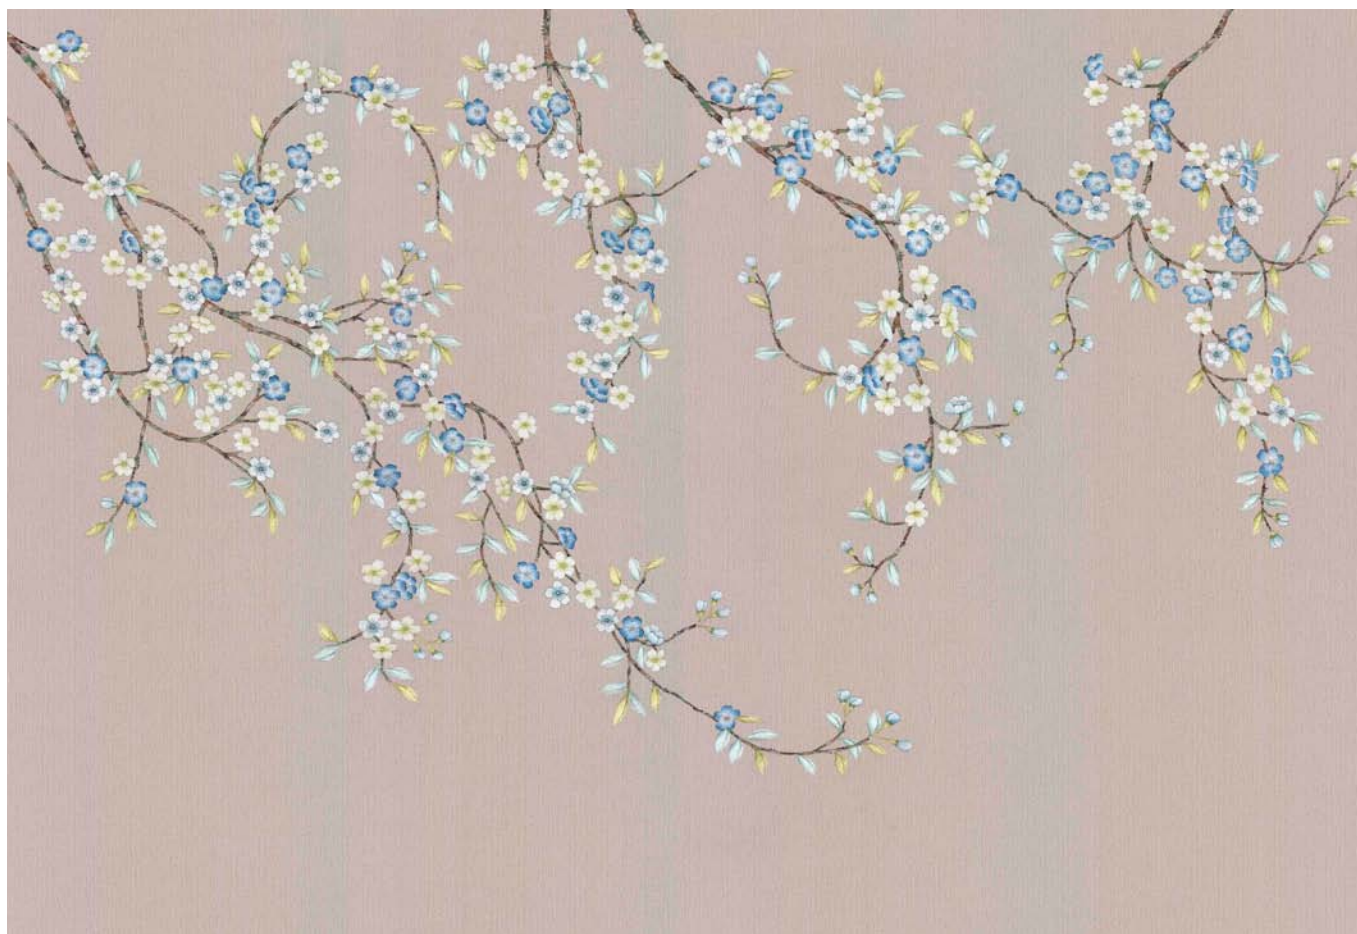

YANA SVETLOVA

WALLCOVERINGS

MODERN CLASSICS

C62-1